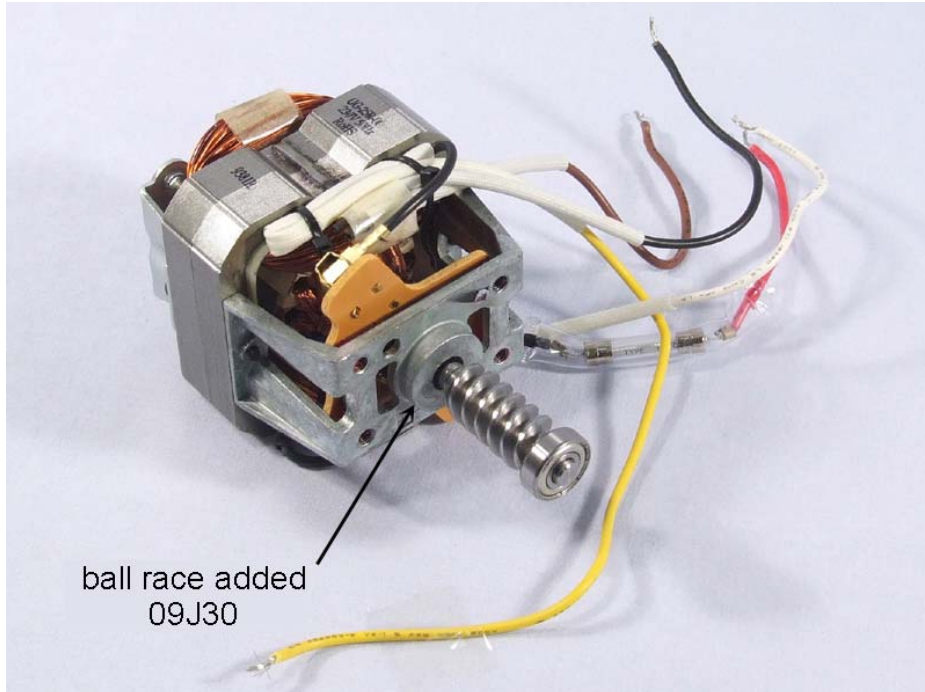

## TECHNICAL INFORMATION

**KM260-KM261-KM262-KM263-KM264-KM265-KM266**

**Prospero**

The following improvements have been introduced on all KM260 series models.

**KW713104** - motor assembly from date code 09J30. The new motor is fully interchangeable with all early production.

**KW713106** - bevel gears & **KW713105** - tachometer assembly (not shown), from date code 09N45. The modified gears & tachometer are fully interchangeable with all early production.