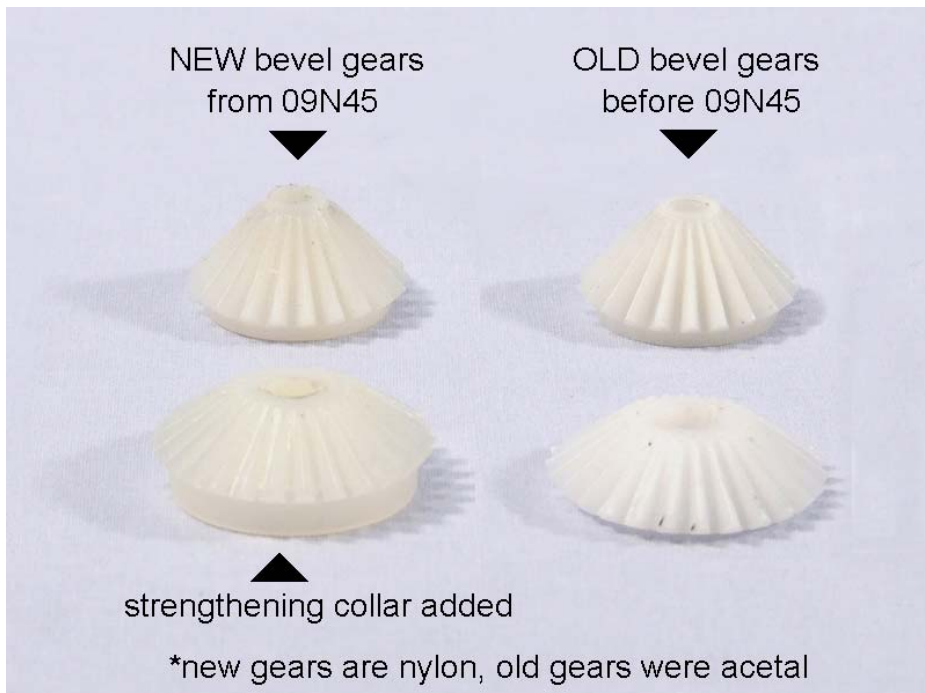

## TECHNICAL INFORMATION

**KM260-KM261-KM262-KM263-KM264-KM265-KM266**

**Prospero**

The following improvements have been introduced on all KM260 series models.

**KW713104** - motor assembly from date code 09J30. The new motor is fully interchangeable with all early production.

**KW713106** - bevel gears & **KW713105** - tachometer assembly (not shown), from date code 09N45. The modified gears & tachometer are fully interchangeable with all early production.